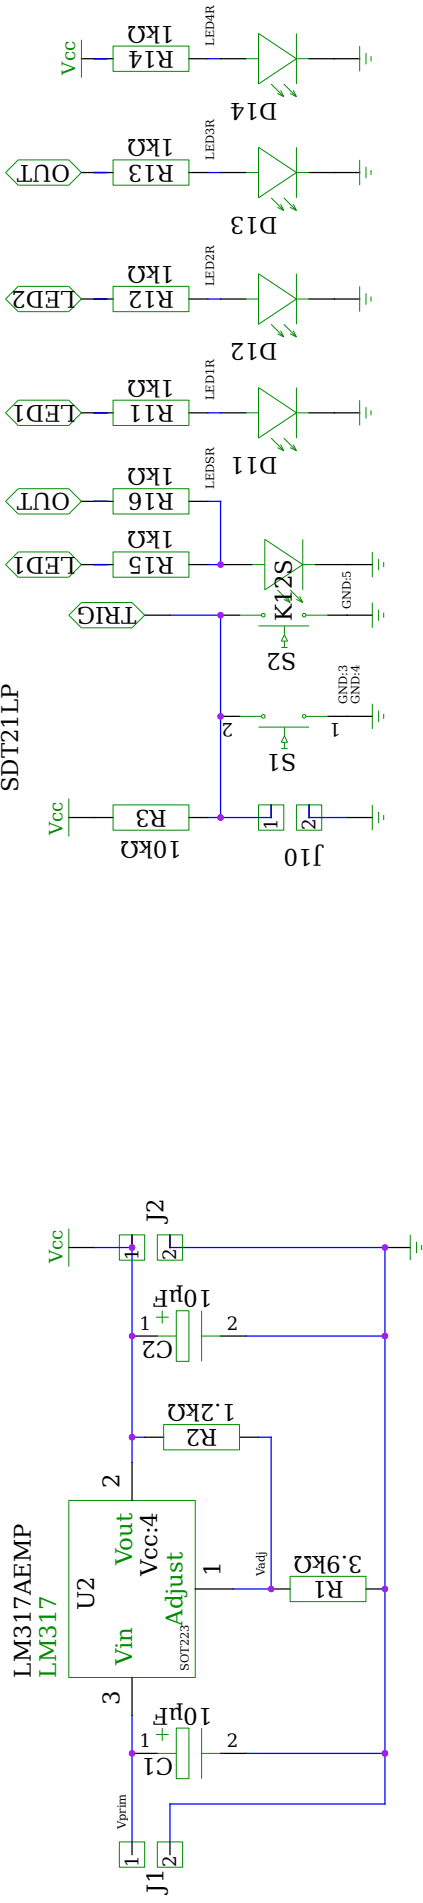

K12SCLOR01.56NOLFTX  
SDT21LP

# blinkerlights

TITLE <https://codeberg.org/SiB64/blinkerlights.git>

FILE: blinkerlights.sch

PAGE

OF

DRAWN BY: SiB

REVISION: v01