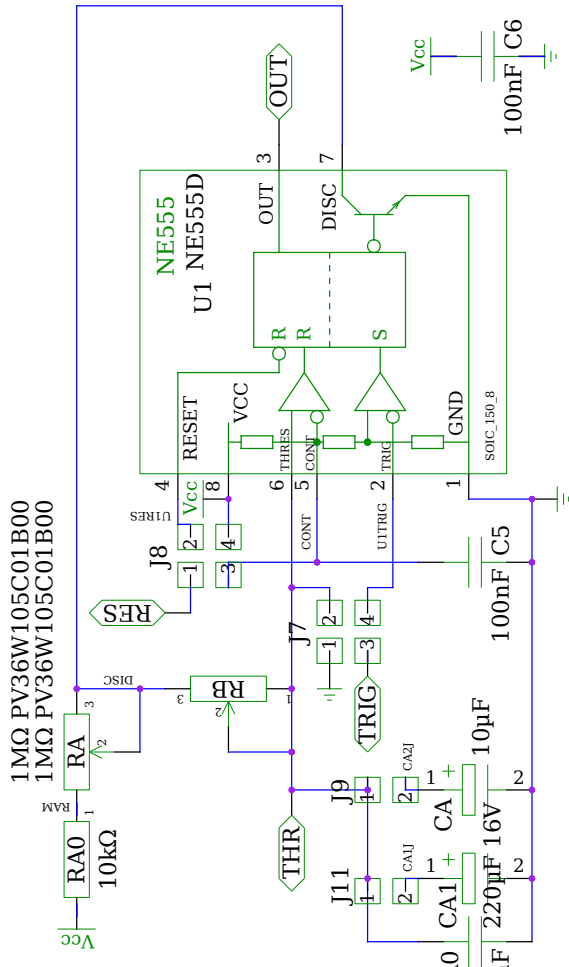

K12SCLOR01.56NOLFTX  
SDT21LP

# blinkerlights

TITLE <https://codeberg.org/SiB64/blinkerlights.git>

FILE: blinkerlights.sch

PAGE

OF

DRAWN BY: SiB

REVISION: v01