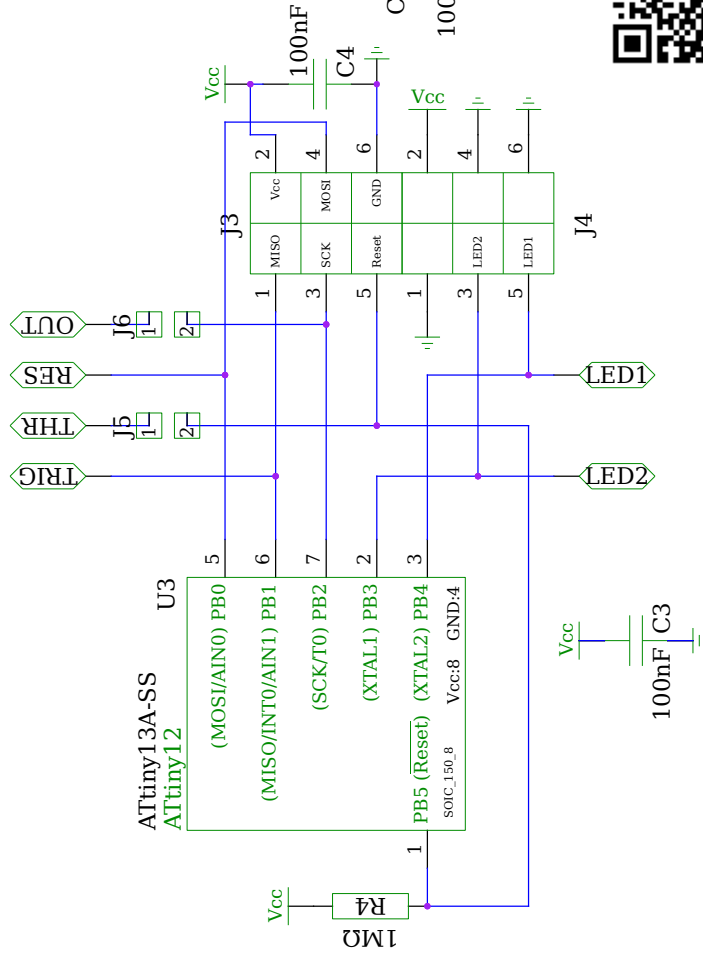

K12SCLOR01.56NOLFTX  
SDT21LP

# blinkerlights

TITLE <https://codeberg.org/SiB64/blinkerlights.git>

FILE: blinkerlights.sch

PAGE

OF

DRAWN BY: SiB

REVISION: v01